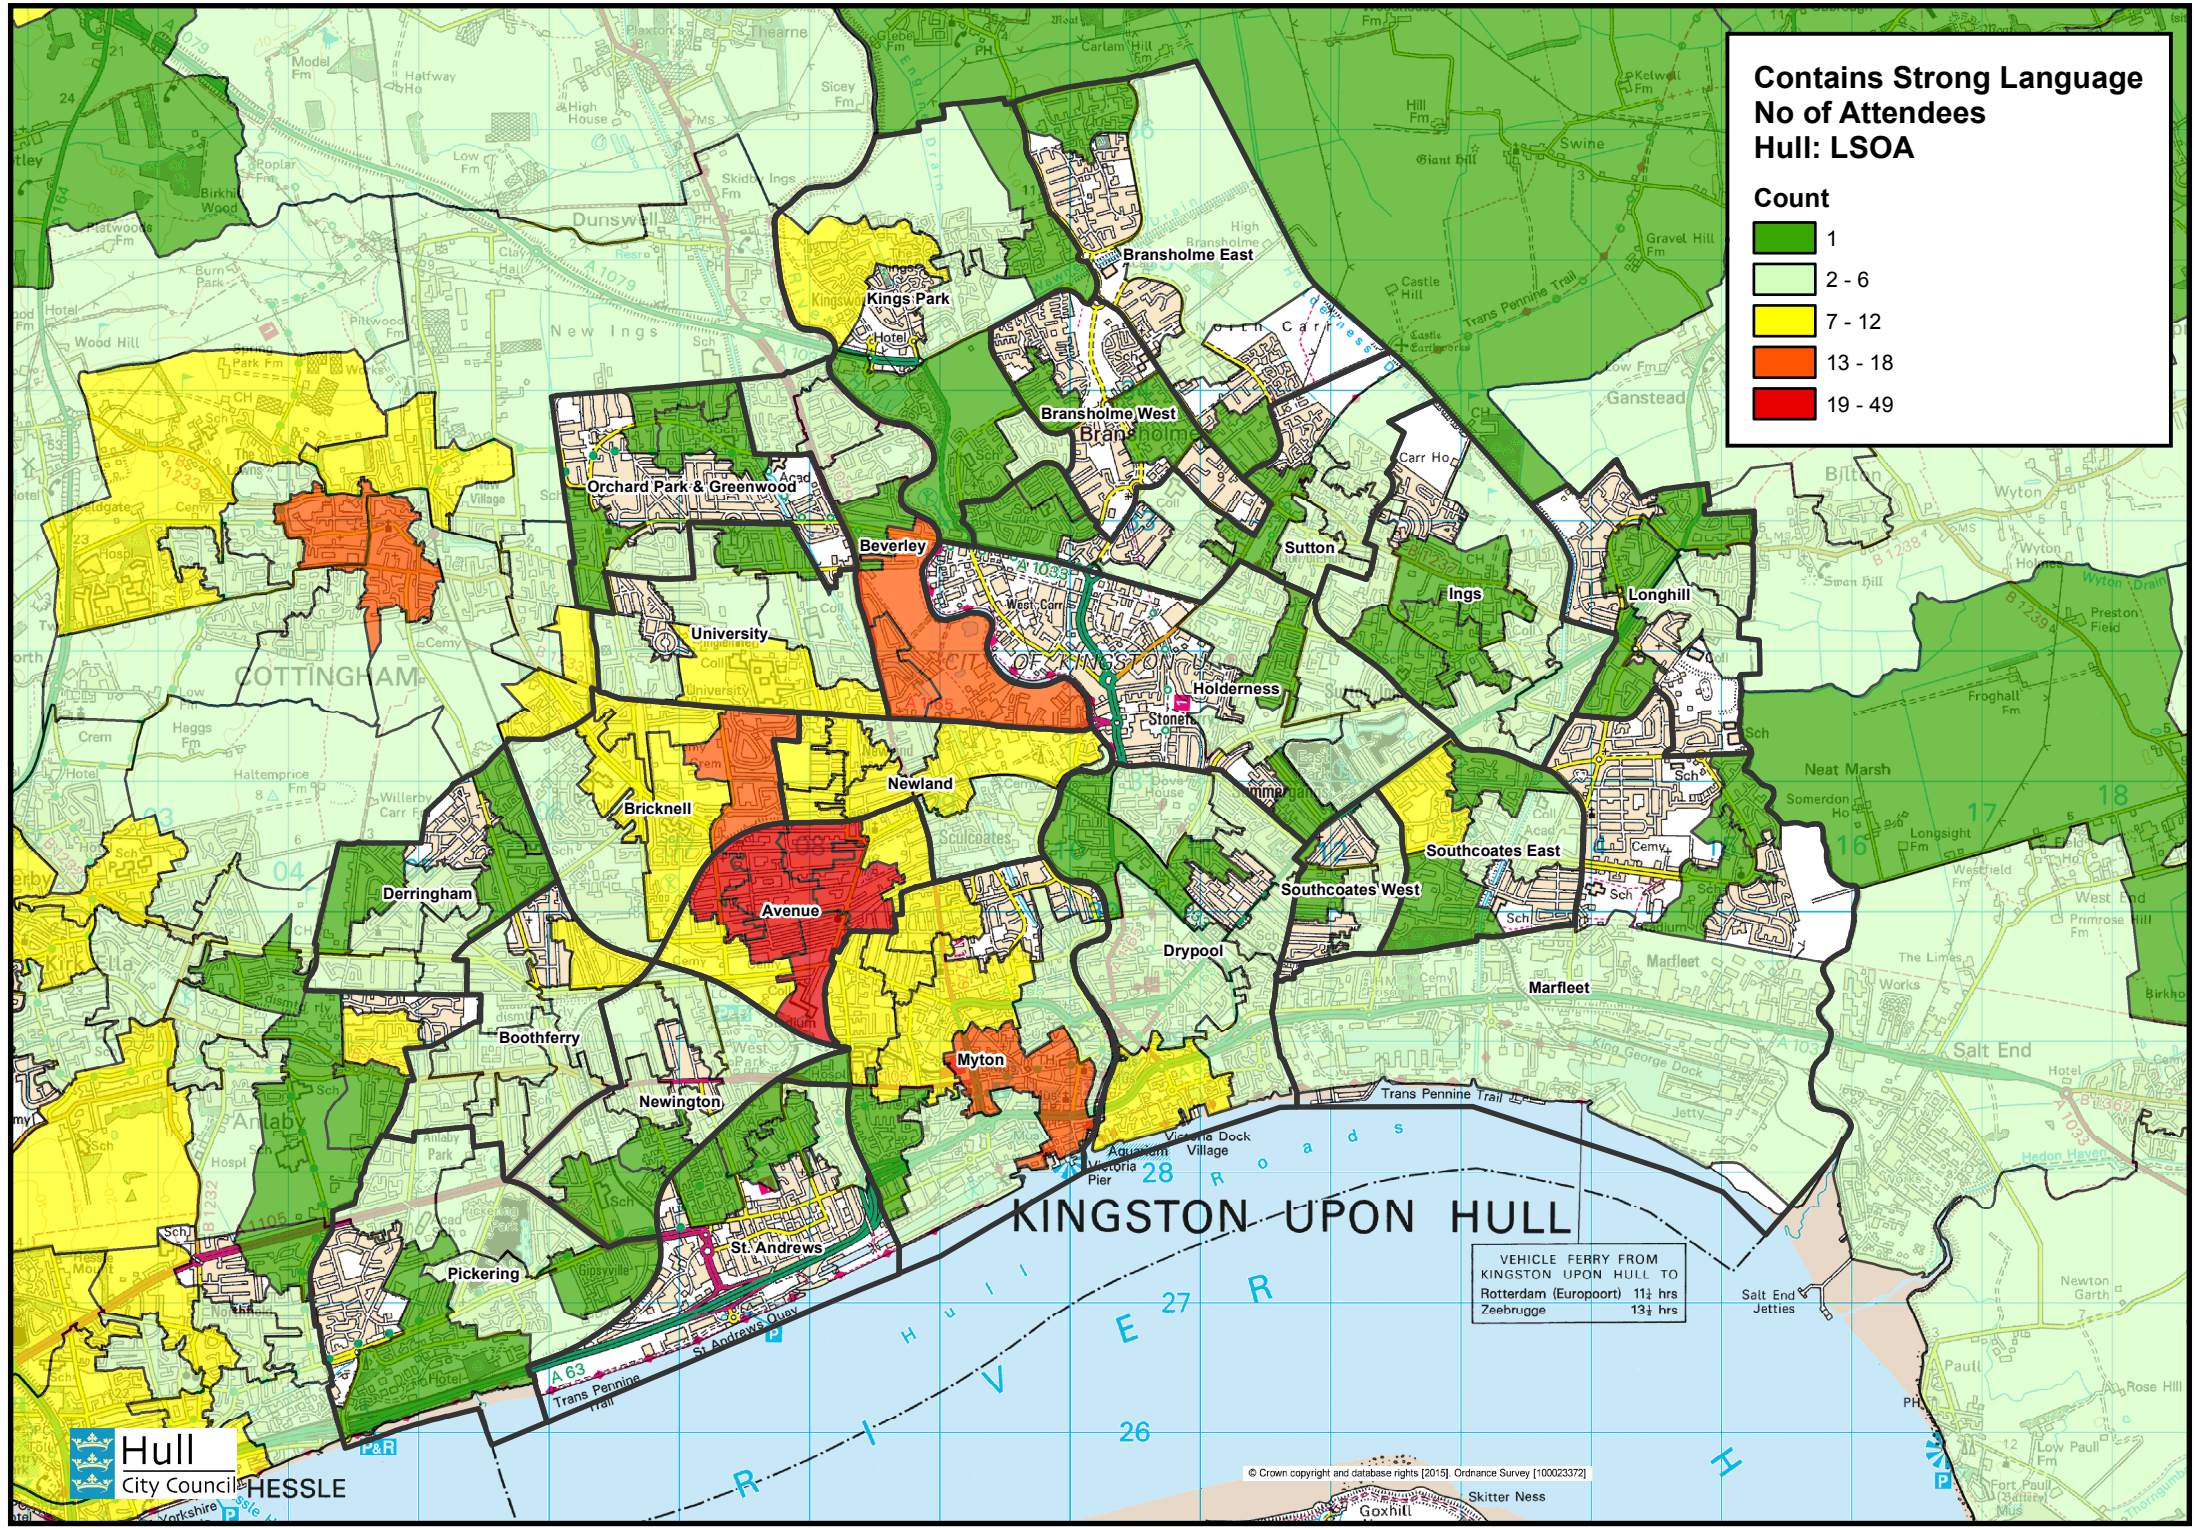

**Contains Strong Language  
No of Attendees  
Hull: LSOA**

**Count**

- 1
- 2 - 6
- 7 - 12
- 13 - 18
- 19 - 49

VEHICLE FERRY FROM  
KINGSTON UPON HULL TO  
Rotterdam (Europoort) 11½ hrs  
Zeebrugge 13¼ hrs