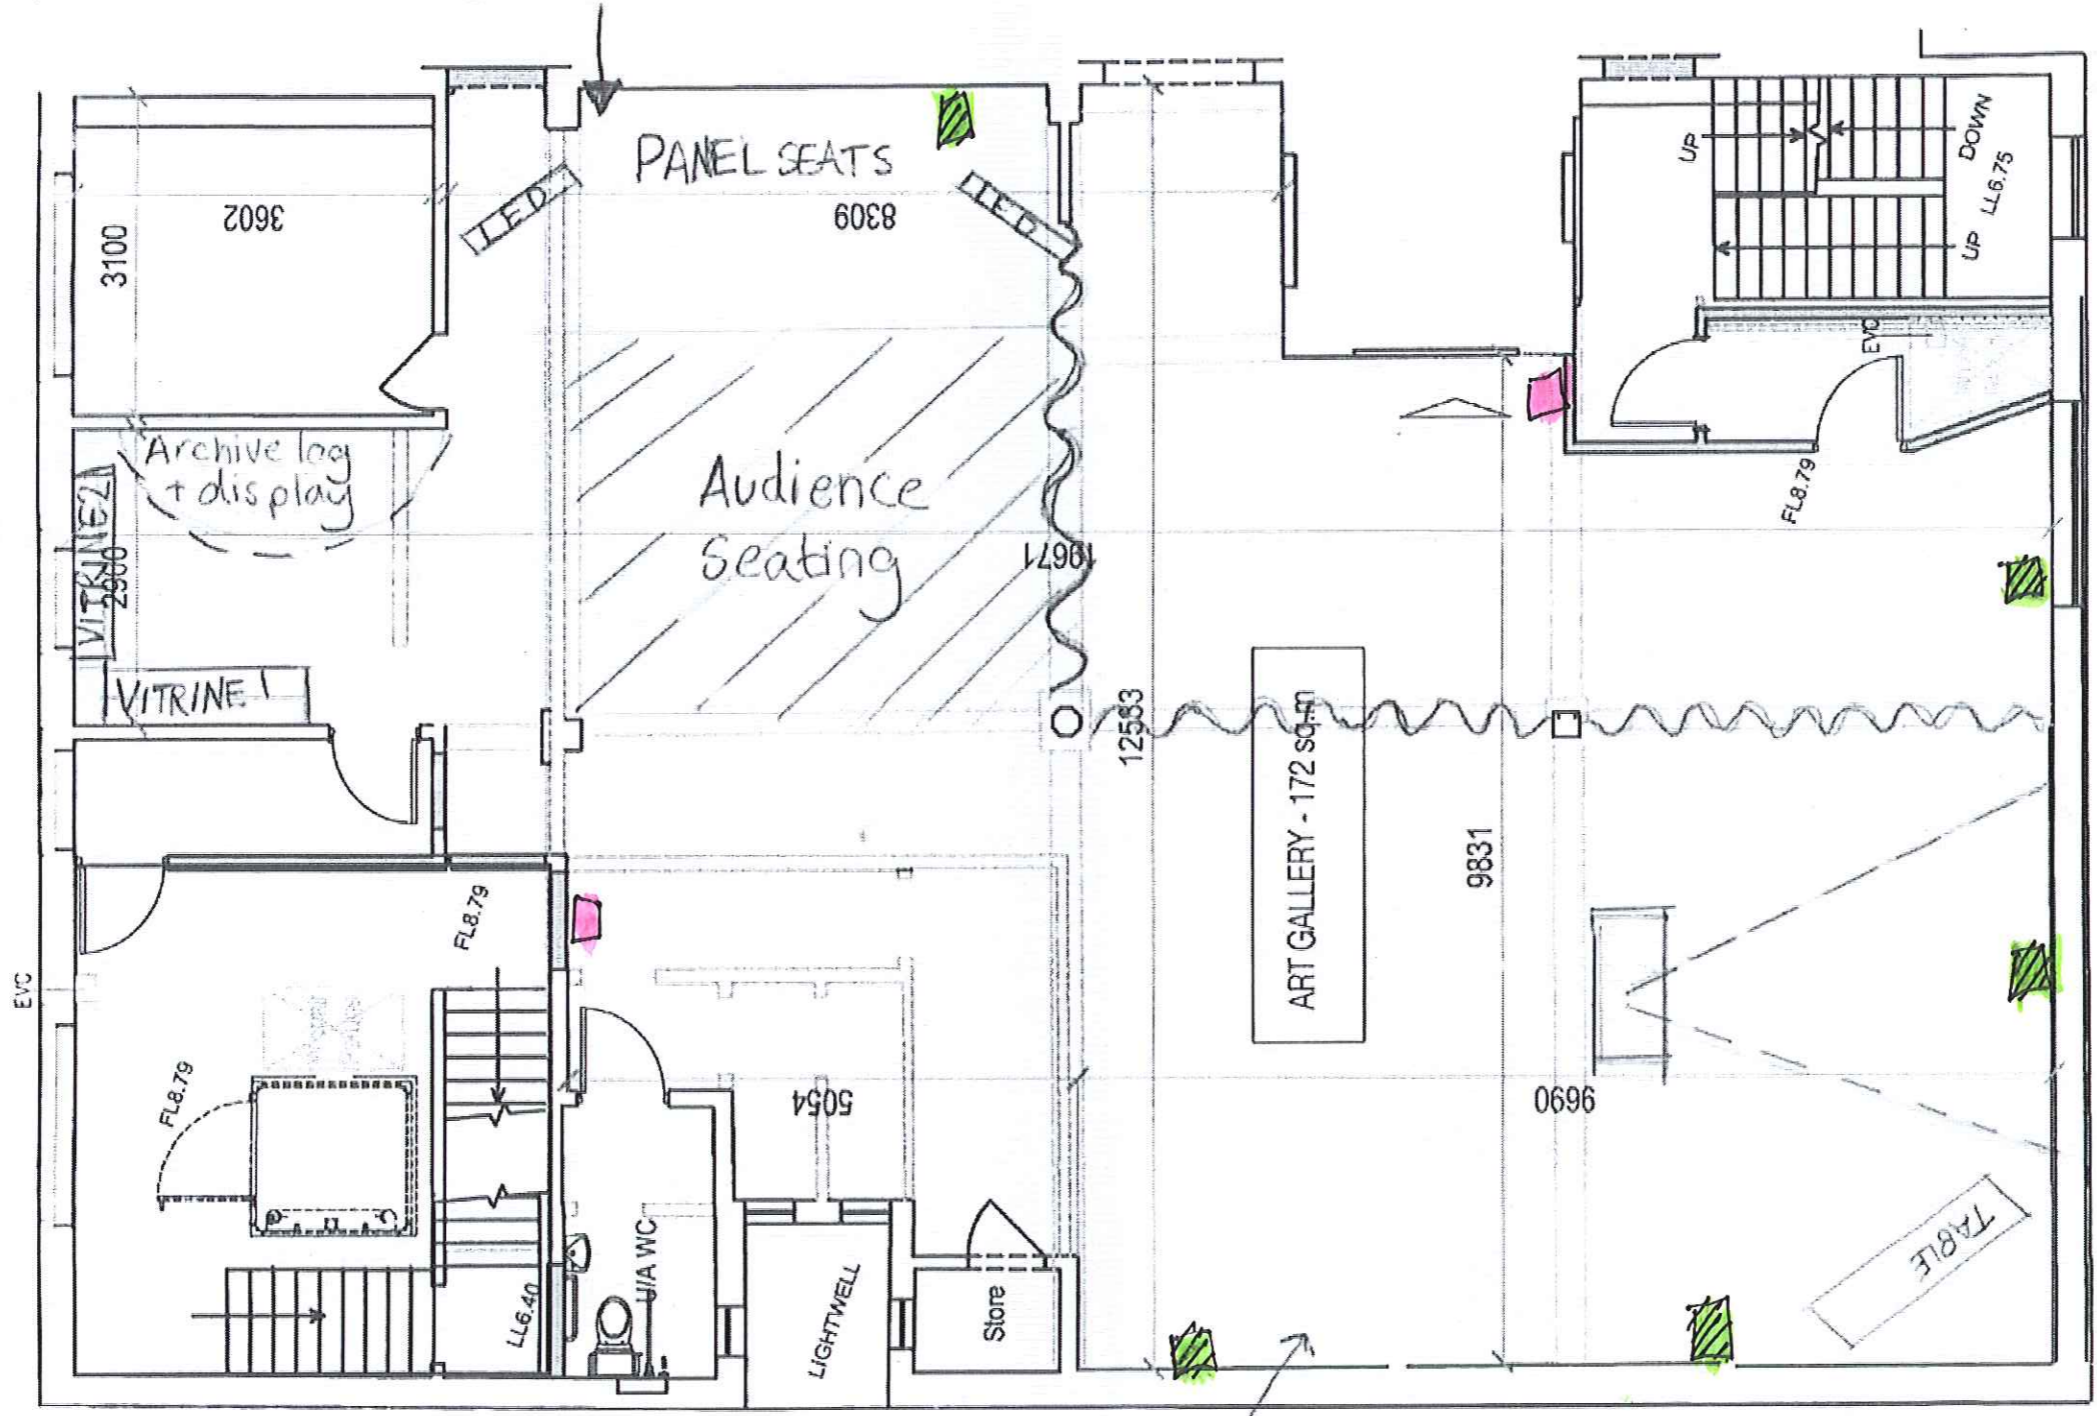

- Key.
- Ground double Socket.
 - Up high double Socket.
 - Ceiling double Socket.

Ground Floor

- Ground.
- At Height
- Ceiling Double Socket

Second Floor

Talk space + Tom Cassoni + LADA Launch

2 x LED screens on stands
connected to 1 laptop
Possibly mics / PA

- Ground
- At height
- Ceiling double socket

Smokeho

HUMBER STREET

First Floor

Performance space

Friday
space
not in
use

Saturday
 Anne Bean - 1x Projector, PA, Mic
 FK Alexander - PA connected to ipod. All other items provided by artists
 Vicki Bennet - CDJ's, mixer, 16:9 projection, PA (seating for audience)
 Graham Dunning - Projector, PA