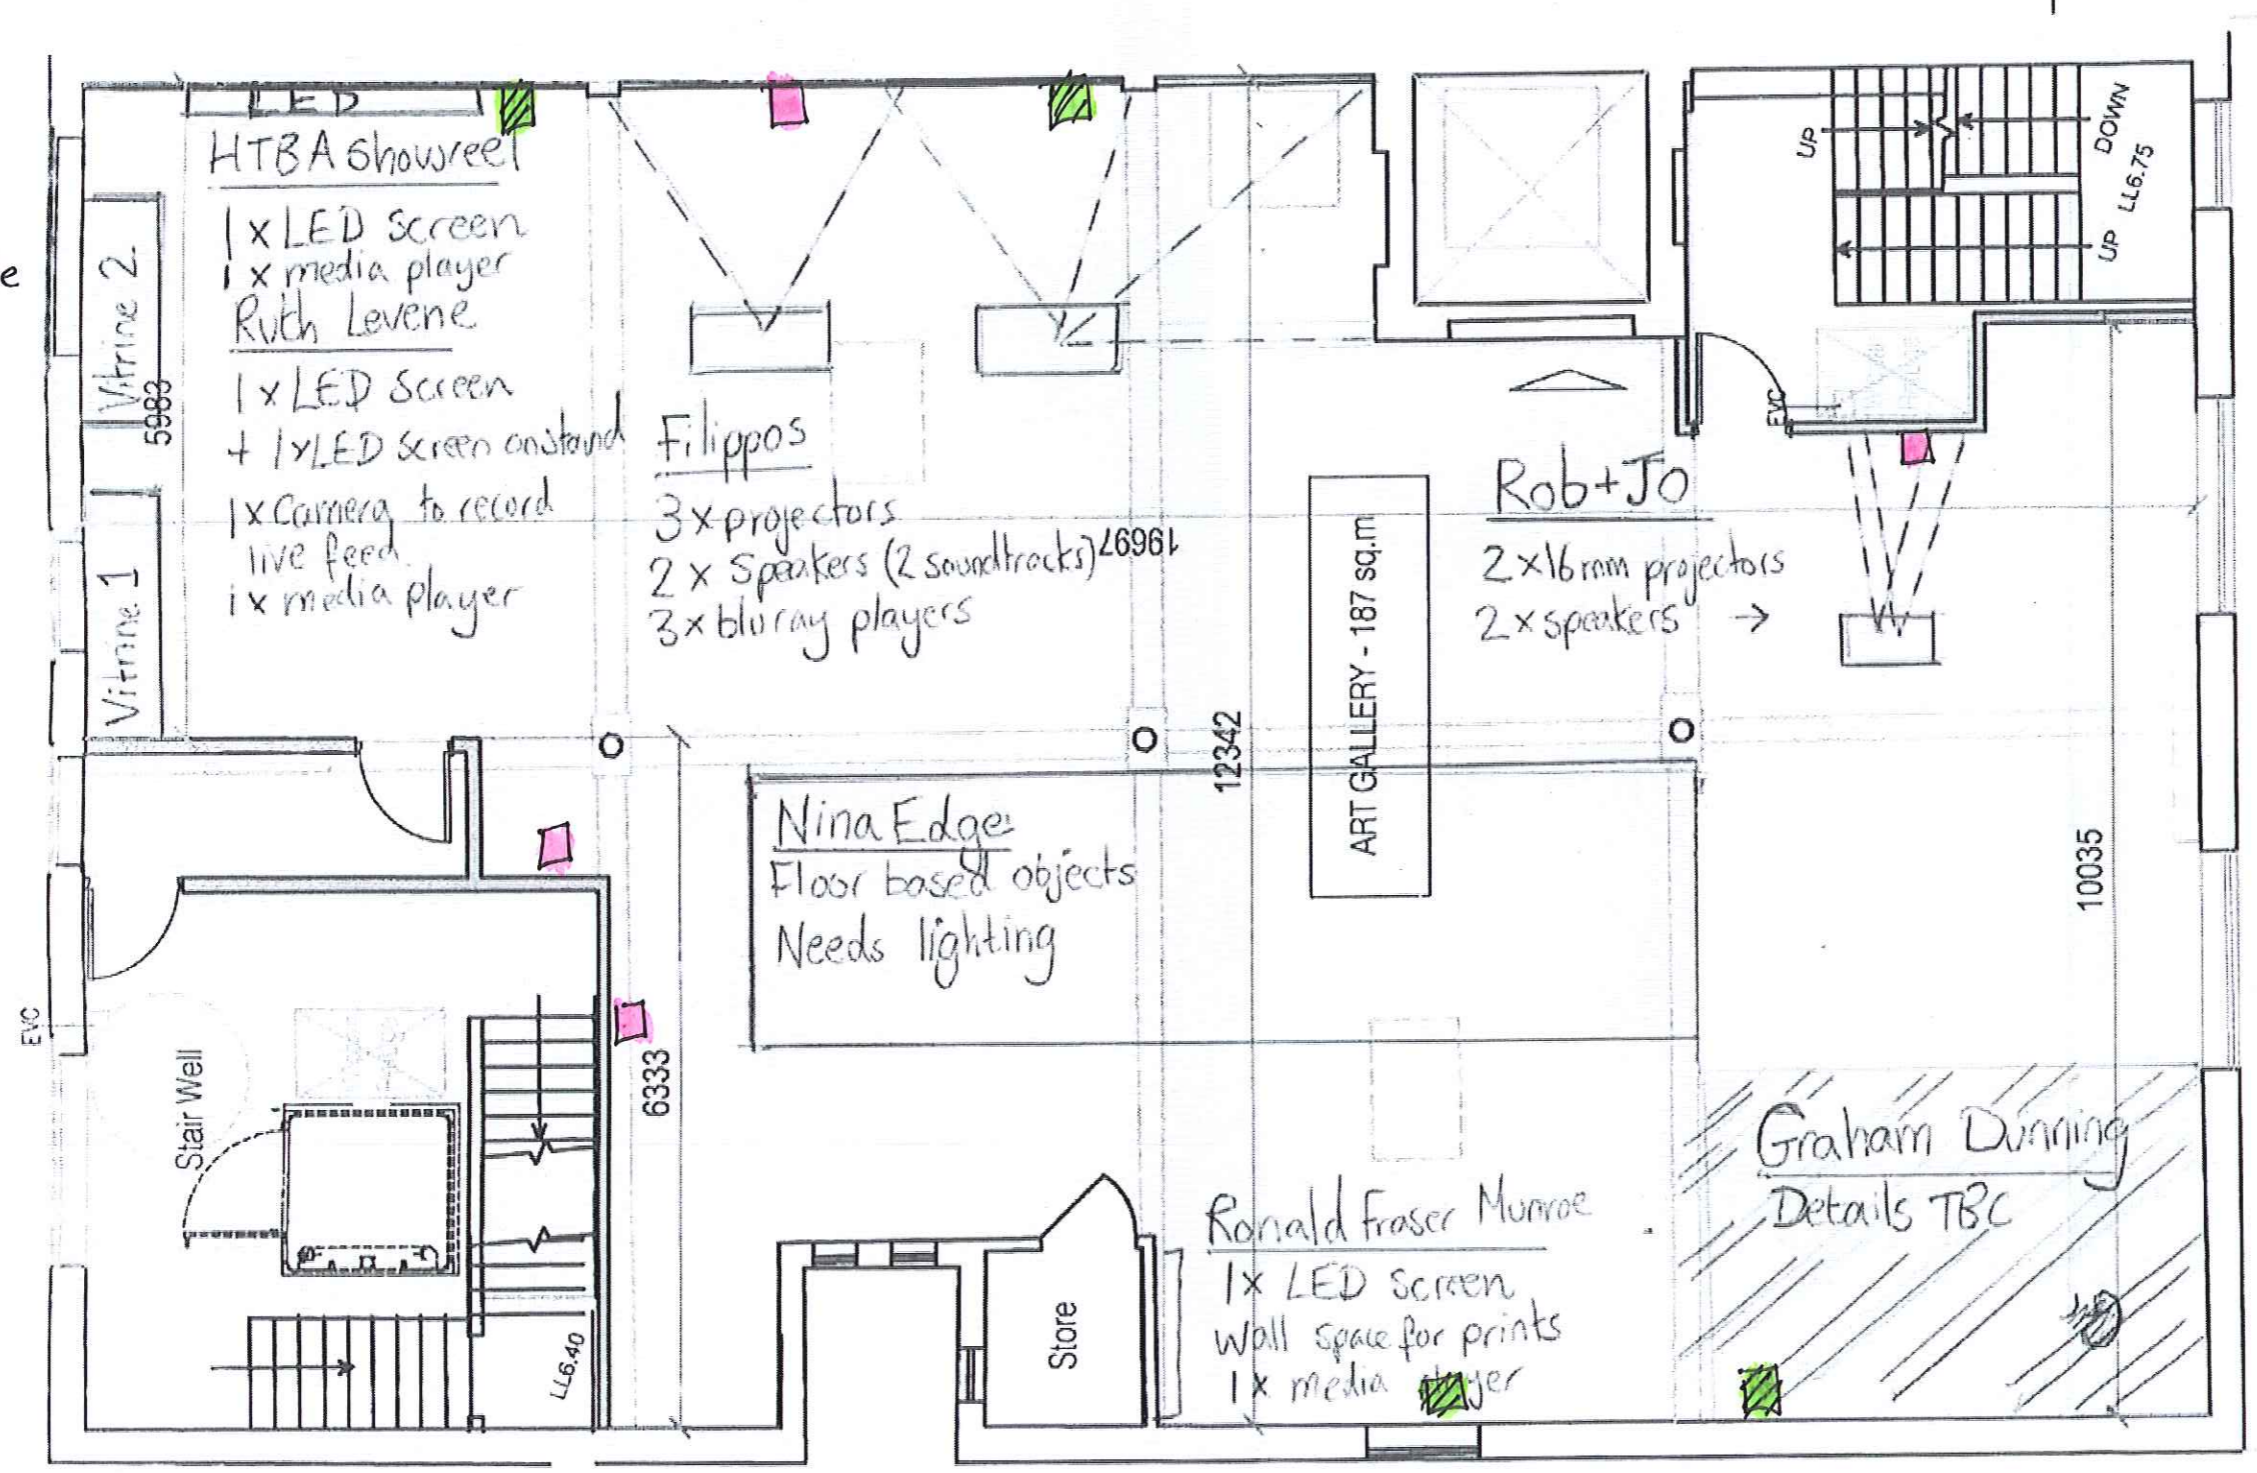

- Key.
- Ground double Socket.
 - Up high double Socket.
 - Ceiling double Socket.

Ground Floor

- Ground.
- At Height
- Ceiling Double Socket

Second Floor

Talk space + Tom Cassoni + LADA Launch

2 x LED screens on stands
connected to 1 laptop
Possibly mics / PA

- Ground
- At height
- Ceiling double socket

Smokeho

HUMBER STREET

First Floor

Performance space

Friday
space
not in
use

Saturday
 Anne Bean - 1x Projector, PA, Mic
 FK Alexander - PA connected to ipod. All other items provided by artists
 Vicki Bennet - CDJ's, mixer, 16:9 projection, PA (seating for audience)
 Graham Dunning - Projector, PA