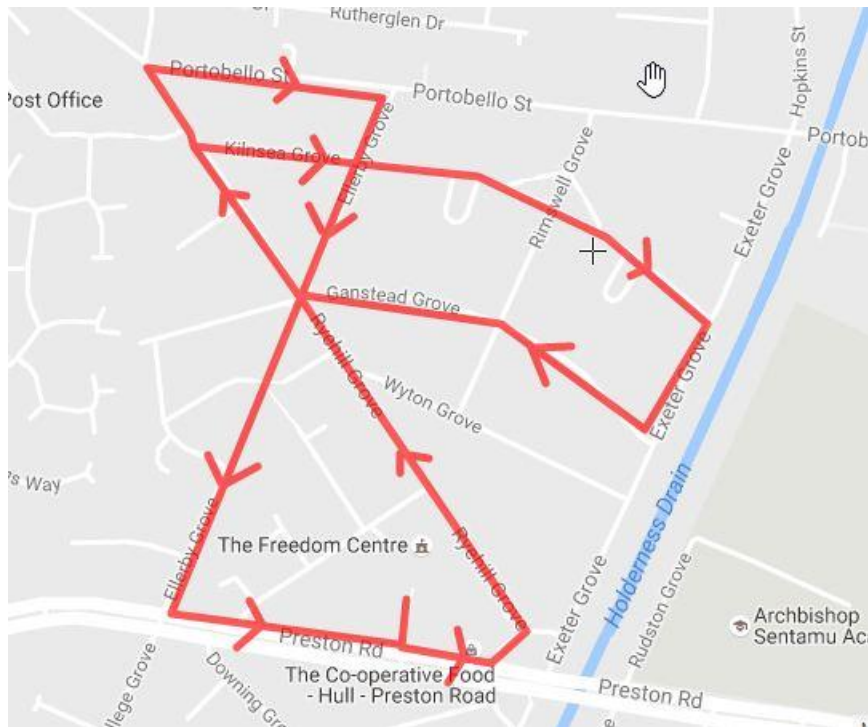

periplum

Horse & Carriage Deliveries Route 1 Friday 23rd Sept

Freedom Centre left preston road

Left Ryehill Grove

Right onto Kilnsea Grove

At end of Kilnsea go right onto exeter grove

Take next right onto Gangstead Grove

Turn right back onto Ryehill grove

Turn right onto Portobello Street

Turn right onto Ellerby Grove onto Ryehill Grove

Right onto Aldborough Grove

TOTAL 19 deliveries

2 deliveries

6 deliveries

1 delivery

3 deliveries

5 deliveries

2 deliveries

periplum

Horse & carriage Deliveries Route 2 Fri 23rd September

Freedom Centre cross over preston Road

Turn right onto other carriage way

Pull up in Preston Road bay

2 deliveries

periplum

Horse & Carriage Routes – Rides/Show Route– 14 times per day

11.00 – 15.00 Sun 25th Sept, Sat 1st October, Sun 2nd October 2016

Out of Freedom centre, turn left along Preston Road
Turn left into Ryehill Grove, stop 1 opposite car park
Continue then stop 2 inside overspill car park
Left down Aldborough grove, stop 3 half way down
Left Preston Road
Left Freedom centre