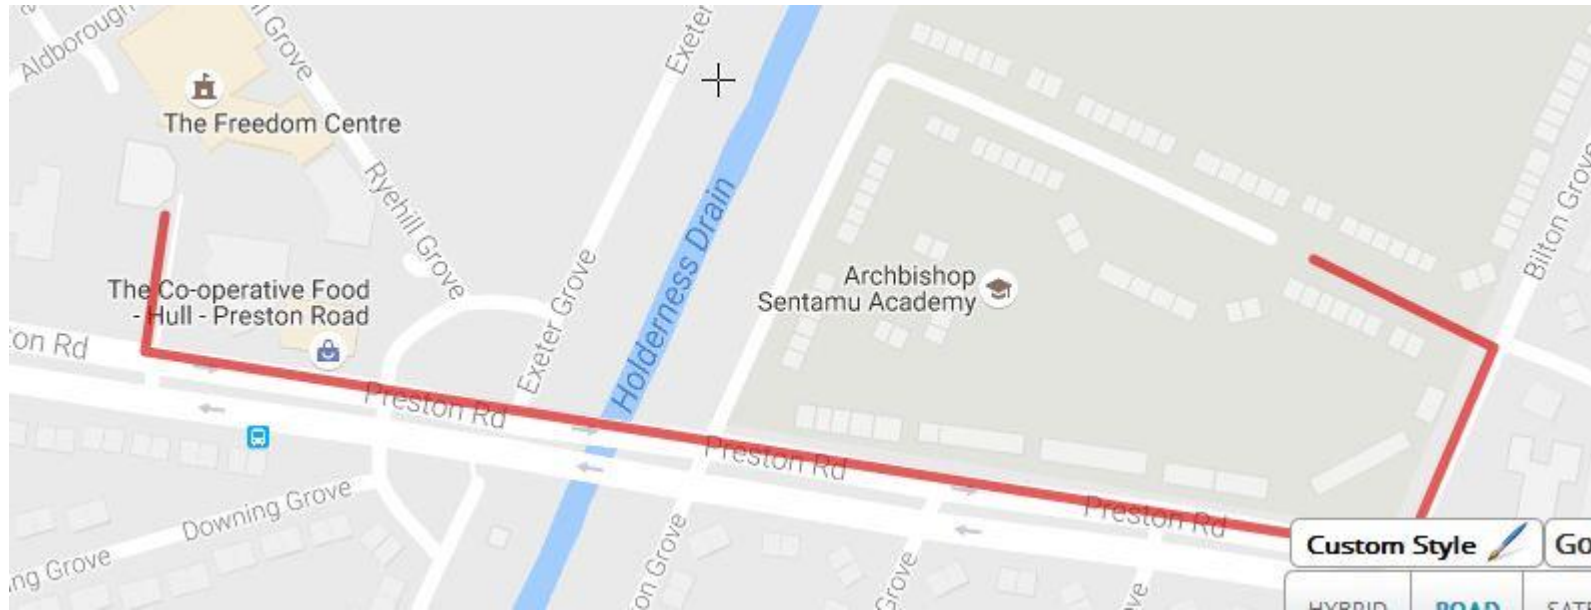

periplum

Deliveries Route 3 Friday 23rd Sept

Turn left onto Preston Road

Turn right onto Flinton Grove

Turn left onto St John Grove

1 delivery

Turn right onto Holmpton groce

Turn left endeavaour Crescent loop back springdale cloise

3 deliveries

Straight onto Holmton Grove

Turn left onto Cranswick Grove

1 delivery

Turn right Hilston Grove

Left on Wansford Grove

Right on Harpham Road

3 deliveries

Turn left onto Preston Road

Turn right into Freedom Centre

TOTAL 8 Deliveries

periplum

Delivery Route 4 Friday 23 Sept TBC

Turn left onto Preston Road

Turn left into Archbishop Sentamu Academy

TOTAL 2 deliveries

2 deliveries

periplum

Horse & Carriage Routes – Rides/Show Route– 14 times per day

11.00 – 15.00 Sun 25th Sept, Sat 1st October, Sun 2nd October 2016

Out of Freedom centre, turn left along Preston Road
Turn left into Ryehill Grove, stop 1 opposite car park
Continue then stop 2 inside overspill car park
Left down Aldborough grove, stop 3 half way down
Left Preston Road
Left Freedom centre