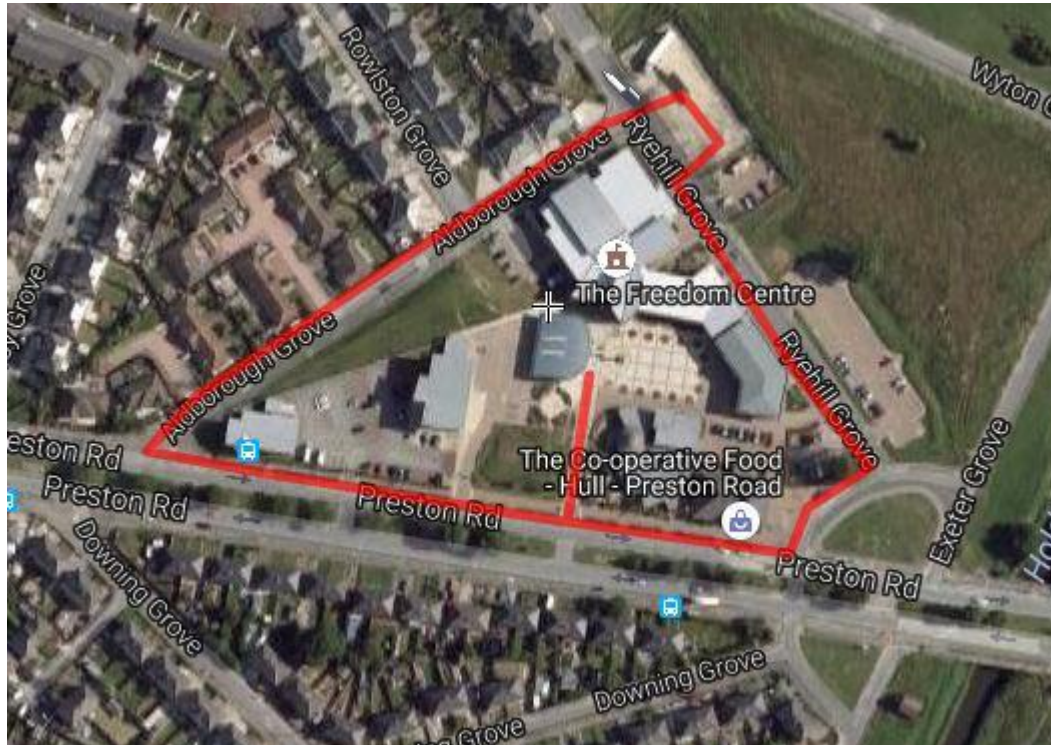

3 deliveries

Straight onto Holmton Grove

Turn left onto Cranswick Grove

1 delivery

Turn right Hilston Grove

Left on Wansford Grove

Right on Harpham Road

3 deliveries

Turn left onto Preston Road

Turn right into Freedom Centre

TOTAL 8 Deliveries

periplum

Delivery Route 4 Friday 23 Sept TBC

Turn left onto Preston Road

Turn left into Archbishop Sentamu Academy

TOTAL 2 deliveries

2 deliveries

periplum

Horse & Carriage Routes – Rides/Show Route– 14 times per day

11.00 – 15.00 Sun 25th Sept, Sat 1st October, Sun 2nd October 2016

Out of Freedom centre, turn left along Preston Road
Turn left into Ryehill Grove, stop 1 opposite car park
Continue then stop 2 inside overspill car park
Left down Aldborough grove, stop 3 half way down
Left Preston Road
Left Freedom centre

periplum

Delivery Route 1 Friday 30 Sept Greatfield

Turn right onto Stalybridge Avenue
Right onto Annandale Road
Left onto Retford Grove
Left Milford Grove
Left Castleford Grove
Left Bradford Ave
Left Annandale Road
TOTAL DELIVERIES TBC